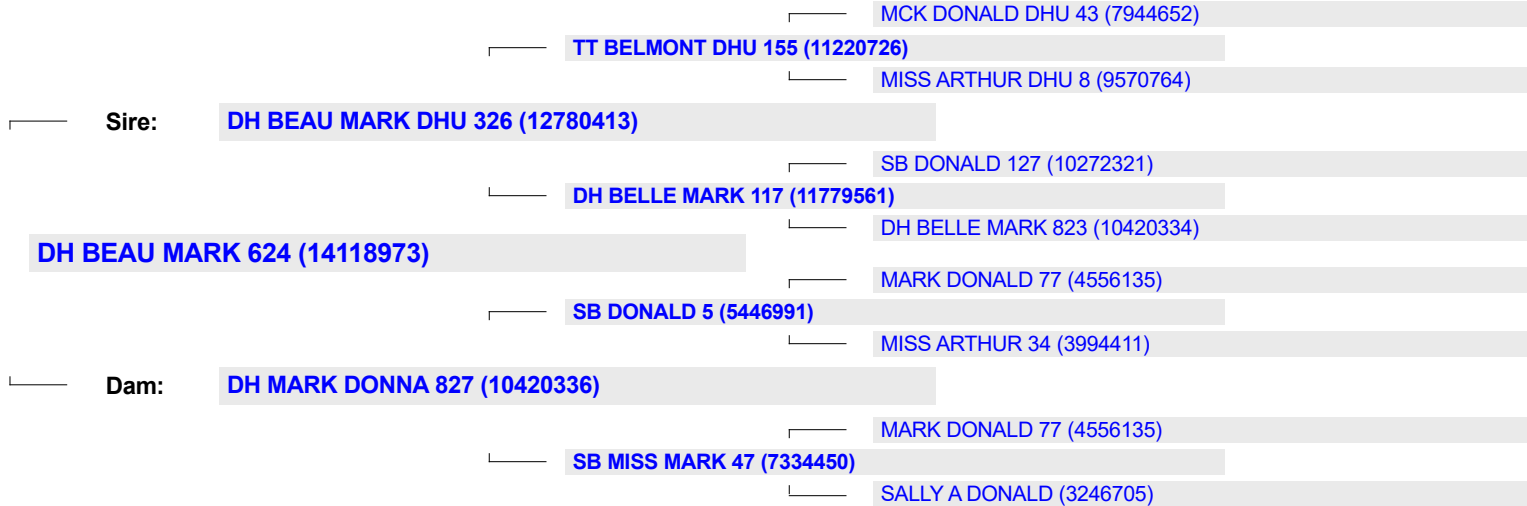

AMERICAN HEREFORD ASSOCIATION
 11500 N Ambassador Drive, Suite 410, Kansas City, Missouri 64153
PERFORMANCE PEDIGREE

NAME: DH BEAU MARK 624
CALVED: Jun 22, 1966
BREEDER:

SEX: BULL
LE: 624
OWNER(S): MULTIPLE OWNERS

HPS: HORNED
REGISTRY NUMBER: 14118973

EPD VALUES	CE EPD	BW EPD	WW EPD	YW EPD	DMI EPD	SC EPD	SCF EPD	MM EPD	MG EPD	MCE EPD	MCW EPD	UDDR EPD	TEAT EPD	CW EPD	FAT EPD	REA EPD	MARB EPD	BMI\$	BIIS\$	CHB\$
ANIMAL																				
SIRE	+6.6 (.20)	+2.6 (.29)	+31 (.29)	+43 (.28)	-0.6 (.10)	+0.7 (.20)	+14.1 (.20)	+14 (.25)	+29 (-)	+2.8 (.20)	+74 (.19)	+0.90 (.27)	+0.90 (.26)	+37 (.18)	-0.025 (.22)	+0.01 (.19)	+0.04 (.18)	+287 (-)	+329 (-)	+78 (-)
DAM																				