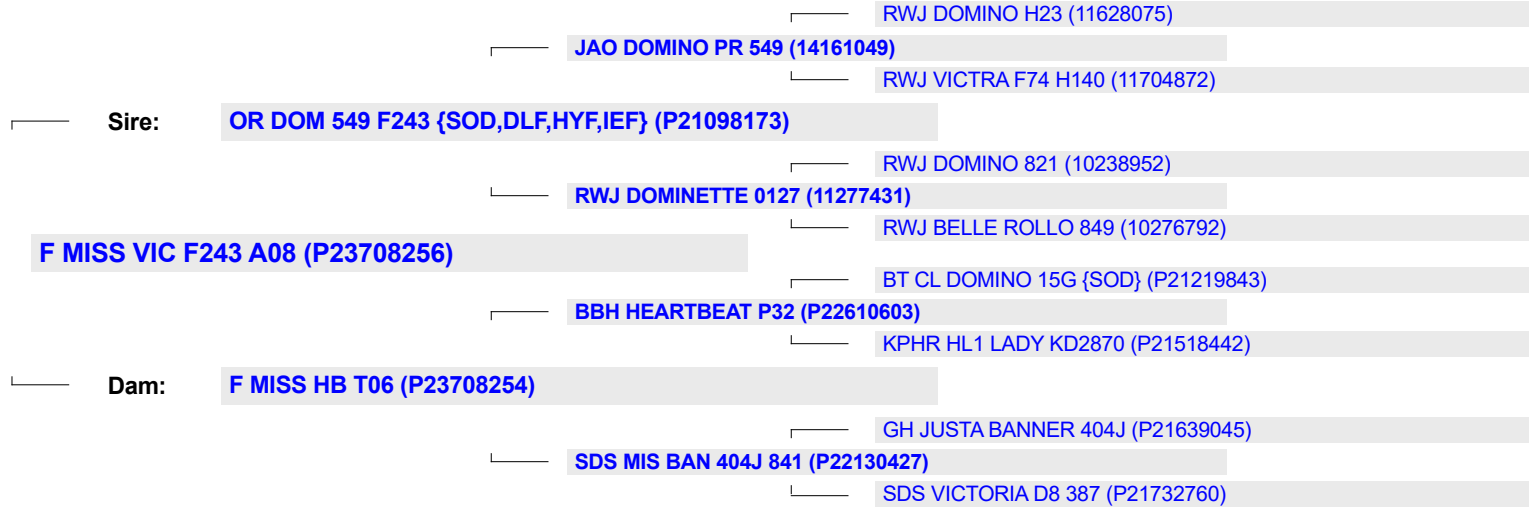

AMERICAN HEREFORD ASSOCIATION
 11500 N Ambassador Drive, Suite 410, Kansas City, Missouri 64153
PERFORMANCE PEDIGREE

NAME: F MISS VIC F243 A08
CALVED: Feb 14, 1991
BREEDER: FRENZEN POLLED HEREFORDS

SEX: COW
LE: A08
OWNER(S): FRENZEN POLLED HEREFORDS

HPS: POLLED
REGISTRY NUMBER: 23708256

EPD VALUES	CE EPD	BW EPD	WW EPD	YW EPD	DMI EPD	SC EPD	SCF EPD	MM EPD	MG EPD	MCE EPD	MCW EPD	UDDR EPD	TEAT EPD	CW EPD	FAT EPD	REA EPD	MARB EPD	BMI\$	BII\$	CHB\$
ANIMAL	-2.6 (.18)	+2.9 (.26)	+33 (.22)	+55 (.23)	-0.8 (.08)	+0.3 (.17)	+17.4 (.21)	+17 (.23)	+34 (-)	+1.3 (.20)	+60 (.20)	+1.10 (.20)	+1.20 (.20)	+46 (.15)	+0.035 (.17)	-0.08 (.16)	+0.04 (.15)	+\$344 (-)	+\$392 (-)	+\$90 (-)
SIRE	-1.0 (.70)	+1.7 (.86)	+35 (.84)	+57 (.83)	-1.0 (.21)	+0.3 (.69)	+13.7 (.79)	+23 (.83)	+40 (-)	+4.0 (.76)	+66 (.74)	+1.10 (.85)	+1.20 (.84)	+63 (.54)	+0.065 (.61)	+0.08 (.55)	-0.04 (.52)	+\$311 (-)	+\$354 (-)	+\$108 (-)
DAM	-1.8 (.08)	+3.0 (.14)	+31 (.12)	+49 (.12)	-0.7 (.04)	+0.2 (.07)	+18.7 (.09)	+12 (.11)	+27 (-)	-2.8 (.09)	+57 (.08)	+1.20 (.10)	+1.20 (.10)	+36 (.06)	+0.005 (.07)	-0.10 (.07)	+0.06 (.06)	+\$349 (-)	+\$397 (-)	+\$77 (-)

	ANIMAL PERFORMANCE			PROGENY AVERAGES			SIRE PERFORMANCE	PROGENY AVERAGES			DAM PERFORMANCE	PROGENY AVERAGES		
	NUMBER	AVERAGES	NUMBER	AVERAGES	NUMBER	AVERAGES		NUMBER	AVERAGES	NUMBER		AVERAGES		
Birth Wt. (%)	100.0	7	95.3	114.0	2045	99.1	109.0	1	100.0					
Weaning Wt. (%)	100.0	7	96.1	126.0	2412	99.4	103.0	1	100.0					
Yearling Wt. (%)		4	91.5		663	99.5								
Yearling Ht. (Frame)					215	5.2								
Yr. Scr. Cir. (cm)					12	35.2								
Fat Depth (%)		2	95.0		50	102.6								
Ribeye Area (%)		2	96.0		50	97.9								
IMF (%)		2	95.0		45	94.6								
Daughters	Calves	Ratio	Daughters	Calves	Ratio	Daughters	Calves	Ratio	Daughters	Calves	Ratio			
3	17	98.7	1276	5069	101.4	1	7	96.1						