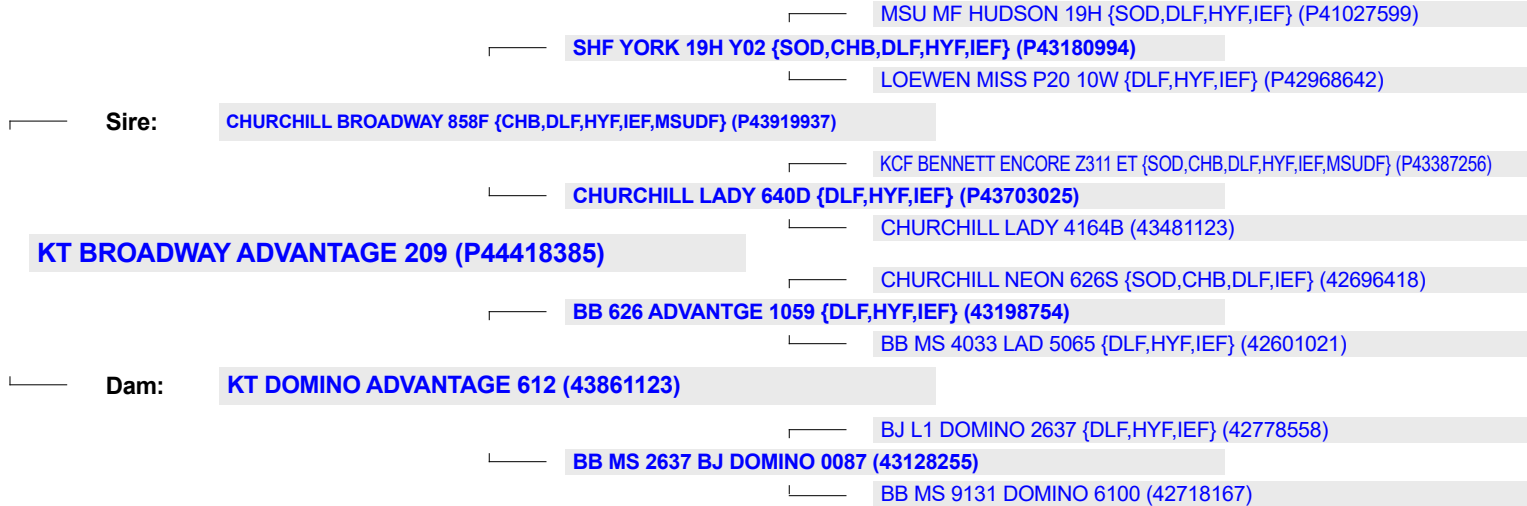

**AMERICAN HEREFORD ASSOCIATION**  
 11500 N Ambassador Drive, Suite 410, Kansas City, Missouri 64153  
**PERFORMANCE PEDIGREE**

**NAME:** **KT BROADWAY ADVANTAGE 209**

**SEX:** BULL

**HPS:**

POLLED

**CALVED:** Dec 16, 2022

**TATTOO RE:** T209

**LE:** T209

**REGISTRY NUMBER:** 44418385

**BREEDER:** **KT RANCH**

**OWNER(S):** **KT RANCH**

EPD VALUES	CE EPD	BW EPD	WW EPD	YW EPD	DMI EPD	SC EPD	SCF EPD	MM EPD	MG EPD	MCE EPD	MCW EPD	UDDR EPD	TEAT EPD	CW EPD	FAT EPD	REA EPD	MARB EPD	BMI\$	BIIS\$	CHBS\$
ANIMAL	+2.5 (.16)	+2.8 (.34)	+58 (.23)	+97 (.23)	+0.3 (.08)	+1.0 (.14)	+18.3 (.12)	+26 (.15)	+55 (-)	+8.3 (.13)	+87 (.11)	+1.30 (.21)	+1.20 (.21)	+90 (.03)	+0.071 (.03)	+0.35 (.03)	+0.33 (.03)	+\$409 (-)	+\$501 (-)	+\$161 (-)
SIRE	-0.5 (.56)	+2.6 (.87)	+69 (.79)	+115 (.78)	+0.3 (.44)	+1.5 (.58)	+23.0 (.36)	+28 (.46)	+62 (-)	+7.6 (.46)	+85 (.42)	+1.50 (.62)	+1.40 (.63)	+105 (.51)	+0.151 (.52)	+0.48 (.49)	+0.62 (.51)	+\$510 (-)	+\$637 (-)	+\$204 (-)
DAM	+5.8 (.11)	+2.8 (.30)	+46 (.24)	+79 (.23)	+0.2 (.08)	+0.6 (.09)	+13.7 (.15)	+25 (.21)	+48 (-)	+9.2 (.13)	+89 (.09)	+1.10 (.33)	+1.00 (.36)	+73 (.03)	-0.019 (.03)	+0.44 (.03)	+0.06 (.03)	+\$314 (-)	+\$371 (-)	+\$119 (-)

	ANIMAL PERFORMANCE		PROGENY		SIRE PERFORMANCE	PROGENY		DAM PERFORMANCE	PROGENY	
	NUMBER	AVERAGES	NUMBER	AVERAGES		NUMBER	AVERAGES		NUMBER	AVERAGES
Birth Wt. (%)	100.0				90.0	476	100.0		4	96.8
Weaning Wt. (%)					112.0	384	100.7		3	111.0
Yearling Wt. (%)						200	101.3		2	110.5
Yearling Ht. (Frame)						14	4.8			
Yr. Scr. Cir. (cm)						45	37.9			
Fat Depth (%)						95	103.8			
Ribeye Area (%)						97	98.5			
IMF (%)						96	107.8			
	Daughters	Calves	Ratio		Daughters	Calves	Ratio	Daughters	Calves	Ratio
					37	37	101.2			