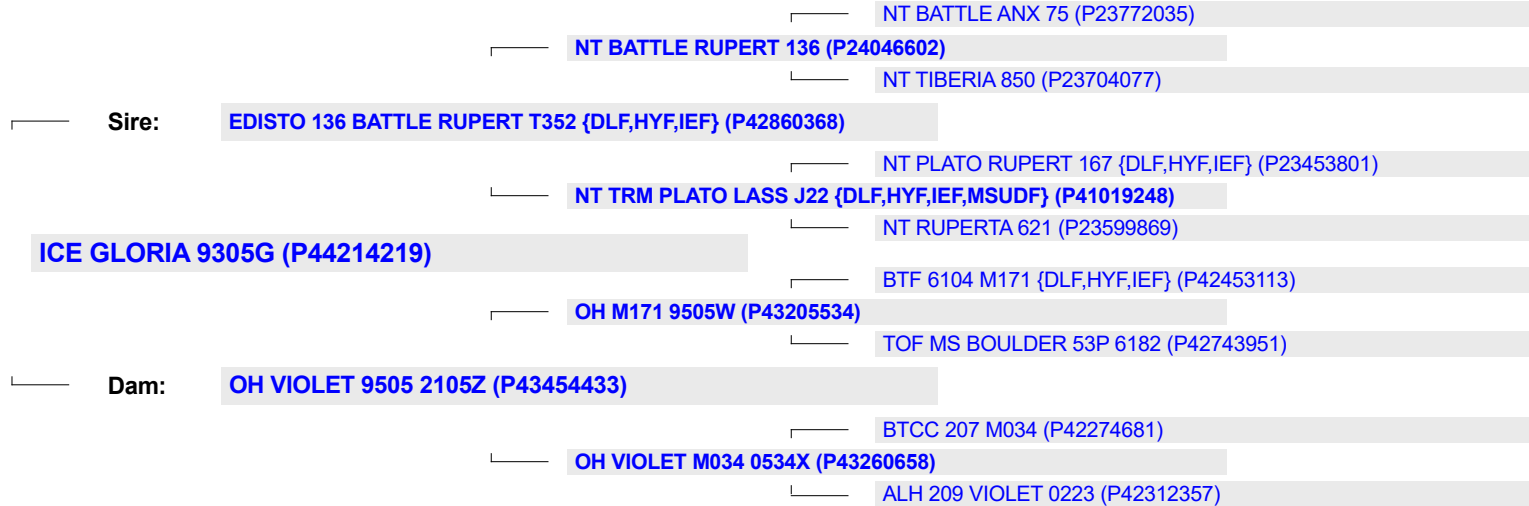

AMERICAN HEREFORD ASSOCIATION
 11500 N Ambassador Drive, Suite 410, Kansas City, Missouri 64153
PERFORMANCE PEDIGREE

NAME: ICE GLORIA 9305G
CALVED: May 23, 2019
BREEDER: ICHTHYS CATTLE ENTERPRISES

SEX: COW
LE: 9305G
OWNER(S): GPACK

HPS: POLLED
REGISTRY NUMBER: 44214219

EPD VALUES	CE EPD	BW EPD	WW EPD	YW EPD	DMI EPD	SC EPD	SCF EPD	MM EPD	MG EPD	MCE EPD	MCW EPD	UDDR EPD	TEAT EPD	CW EPD	FAT EPD	REA EPD	MARB EPD	BMI\$	BI\$	CHB\$
ANIMAL																				
SIRE	+2.3 (.40)	+0.8 (.67)	+37 (.54)	+53 (.55)	-0.1 (.17)	+0.3 (.31)	+18.0 (.28)	+16 (.29)	+34 (-)	-5.2 (.32)	+59 (.34)	+1.60 (.49)	+1.70 (.48)	+35 (.15)	+0.009 (.22)	-0.08 (.16)	+0.09 (.19)	+\$326 (-)	+\$382 (-)	+\$65 (-)
DAM	+5.8 (.27)	+0.0 (.29)	+38 (.18)	+51 (.19)	-0.3 (.07)	+0.5 (.05)	+14.5 (.10)	+16 (.10)	+35 (-)	+1.9 (.19)	+65 (.07)	+0.80 (.26)	+0.80 (.28)	+57 (.03)	+0.039 (.03)	+0.22 (.03)	+0.12 (.03)	+\$307 (-)	+\$363 (-)	+\$97 (-)