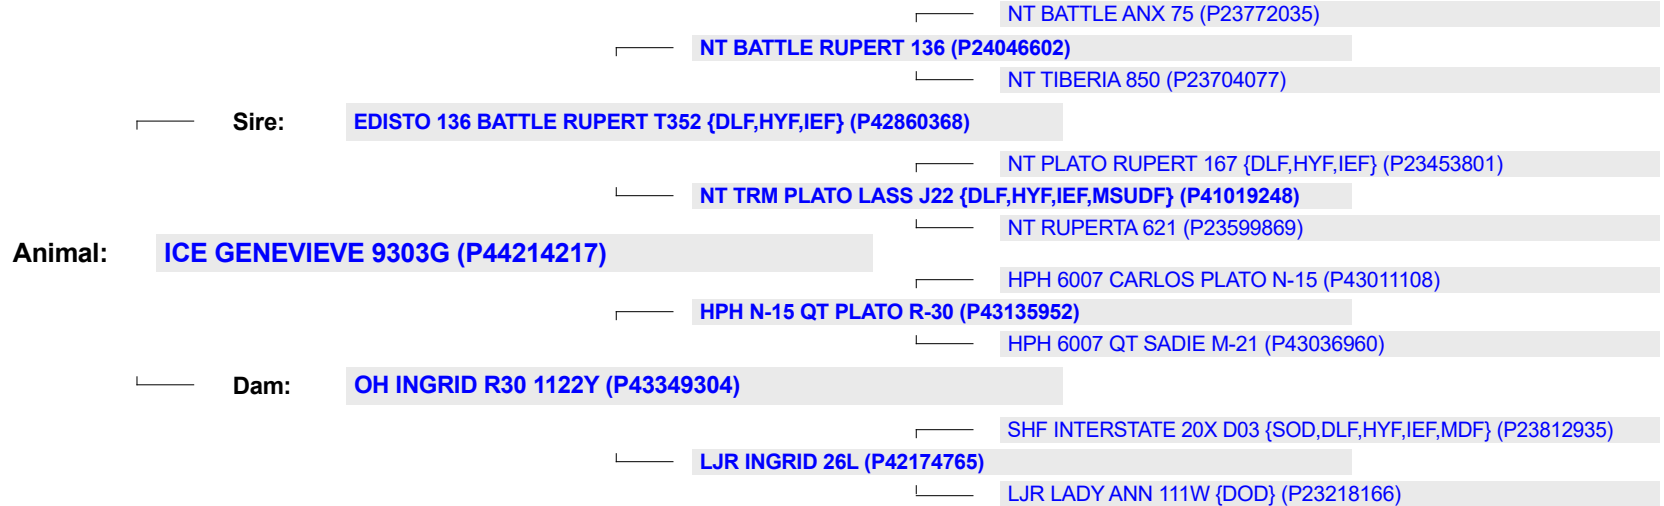

AMERICAN HEREFORD ASSOCIATION
 11500 N Ambassador Drive, Suite 410, Kansas City, Missouri 64153
PERFORMANCE PEDIGREE

NAME: ICE GENEVIEVE 9303G
CALVED: May 22, 2019
BREEDER: ICHTHYS CATTLE ENTERPRISES

SEX: COW
LE: 9303G
OWNER(S): GPACK

HPS: POLLED
REGISTRY NUMBER: 44214217

EPD VALUES	CE EPD	BW EPD	WW EPD	YW EPD	DMI EPD	SC EPD	SCF EPD	MM EPD	MG EPD	MCE EPD	MCW EPD	UDDR EPD	TEAT EPD	CW EPD	FAT EPD	REA EPD	MARB EPD	BMI\$	BI\$	CHB\$
ANIMAL																				
SIRE	+2.3 (.40)	+0.8 (.67)	+37 (.54)	+53 (.55)	-0.1 (.17)	+0.3 (.31)	+18.0 (.28)	+16 (.29)	+34 (-)	-5.2 (.32)	+59 (.34)	+1.60 (.49)	+1.70 (.48)	+35 (.15)	+0.009 (.22)	-0.08 (.16)	+0.09 (.19)	+\$326 (-)	+\$382 (-)	+\$65 (-)
DAM	+5.4 (.27)	+1.0 (.36)	+40 (.25)	+60 (.26)	+0.0 (.09)	+0.4 (.09)	+17.0 (.16)	+14 (.20)	+34 (-)	+1.8 (.21)	+73 (.16)	+0.70 (.39)	+0.60 (.41)	+55 (.03)	+0.019 (.03)	+0.24 (.03)	+0.10 (.03)	+\$338 (-)	+\$395 (-)	+\$94 (-)

	ANIMAL PERFORMANCE			PROGENY			SIRE PERFORMANCE	PROGENY			DAM PERFORMANCE	PROGENY		
	NUMBER	AVERAGES		NUMBER	AVERAGES			NUMBER	AVERAGES			NUMBER	AVERAGES	
Birth Wt. (%)				49	101.6					95.0	3	100.0		
Weaning Wt. (%)				16	100.4					111.0	1	105.0		
Yearling Wt. (%)				1	100.0					103.0				
Yearling Ht. (Frame)				1.9										
Yr. Scr. Cir. (cm)				30.7										
Fat Depth (%)				74.0	1	100.0								
Ribeye Area (%)				99.0	1	100.0								
IMF (%)				89.0	1	100.0								
Daughters	Calves	Ratio		Daughters	Calves	Ratio	Daughters	Calves	Ratio	Daughters	Calves	Ratio		
				3	5	92.4				2	6	107.8		